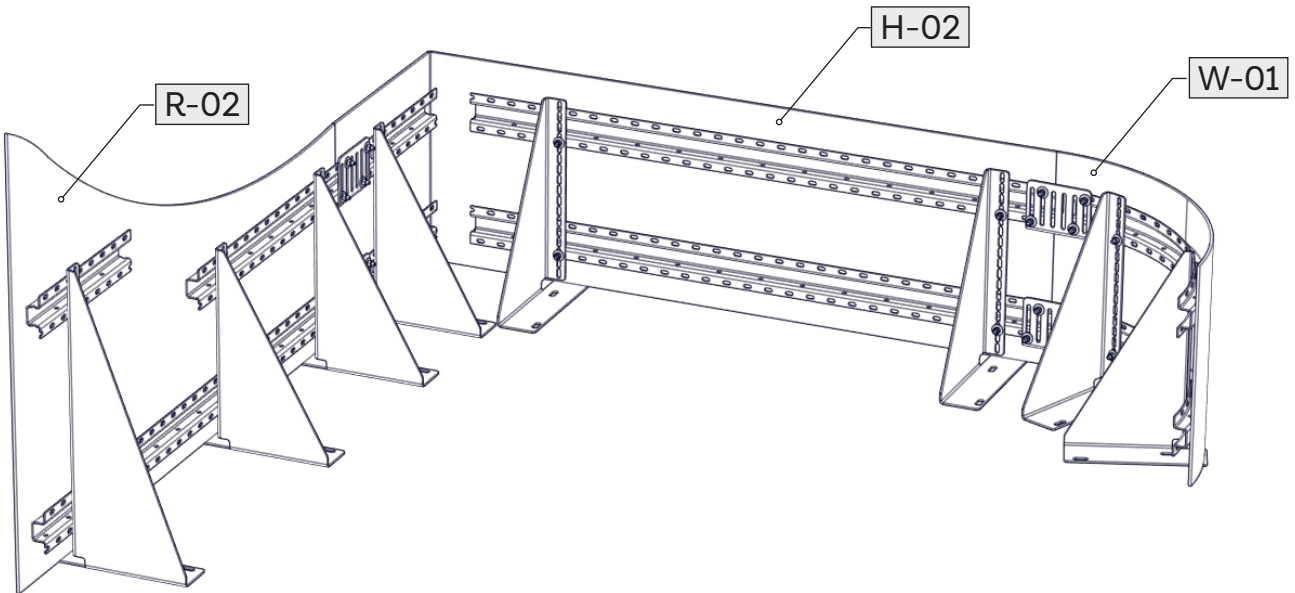

Washer M8

Lock bolt
M8x25

Contrast Freestyle™

ASSY

H-01 + R-01

Nut M8

Washer M8

Lock bolt
M8x25