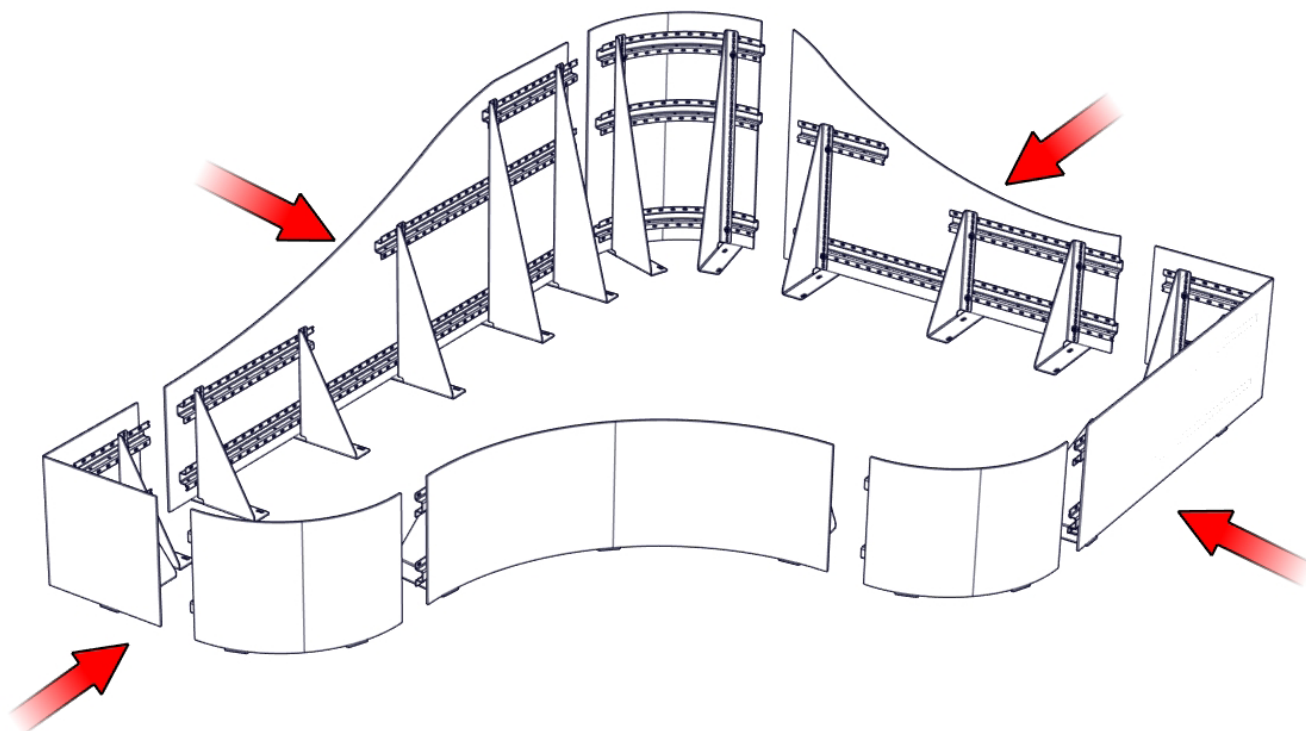

Washer M8

Lock bolt
M8x25

Contrast Freestyle™

ASSY

H-01 + R-01

Nut M8

Washer M8

Lock bolt
M8x25