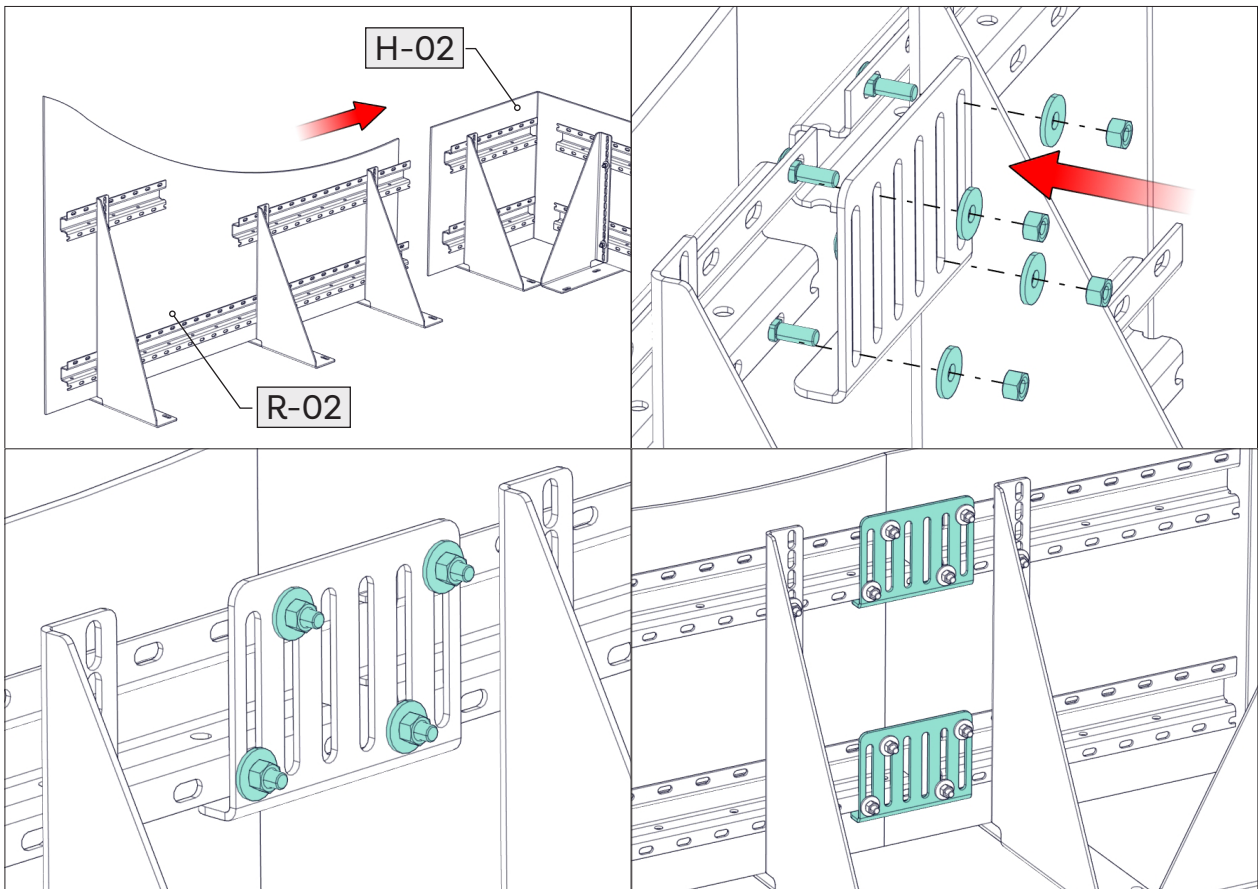

Washer M8

Lock bolt
M8x25

Contrast Freestyle™

ASSY

H-01 + R-01

Nut M8

Washer M8

Lock bolt
M8x25