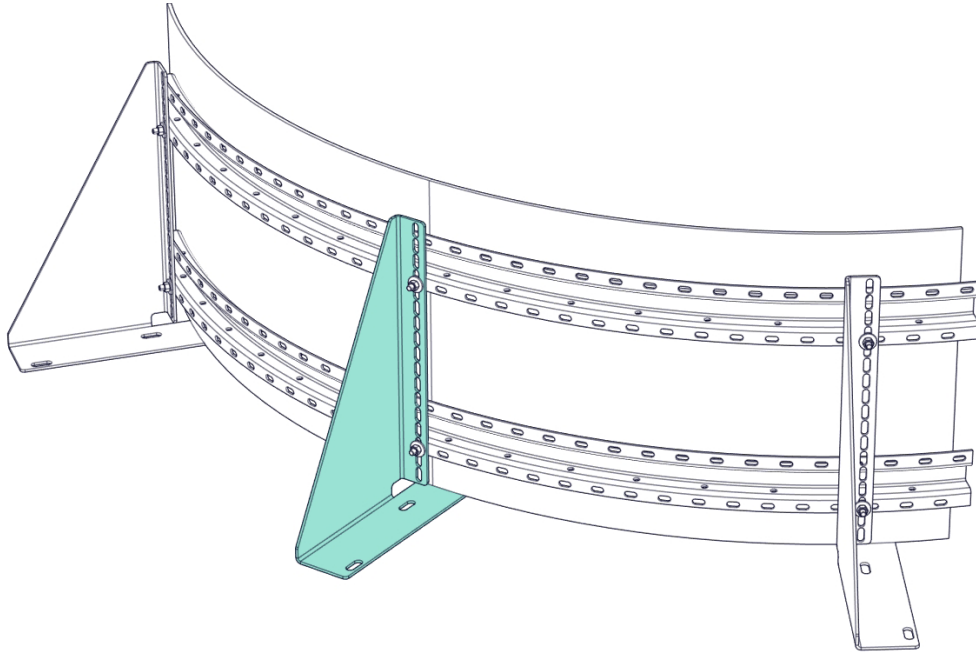

W-02

Nut M8

Washer M8

Lock bolt
M8x25