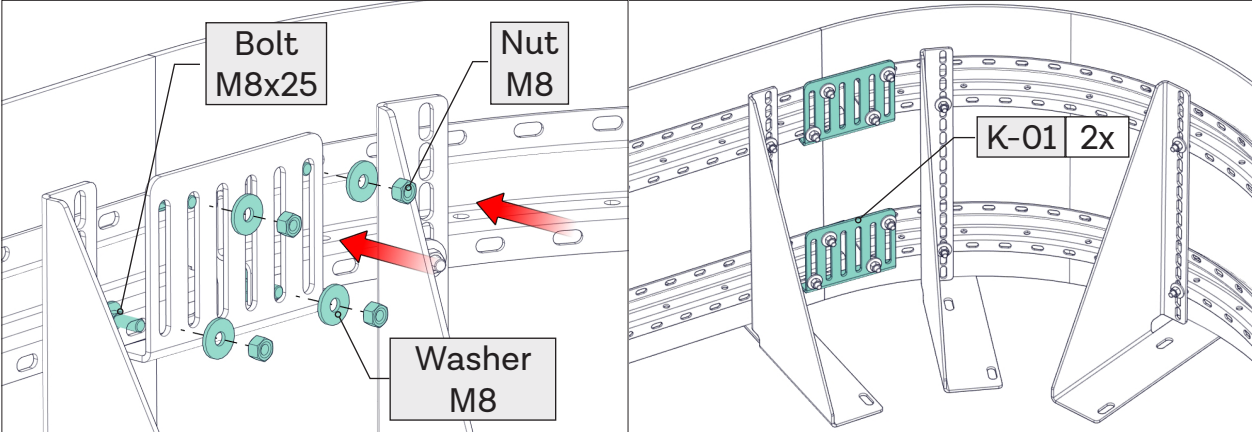

Contrast Freestyle™

H-01+R+01
W-FORM