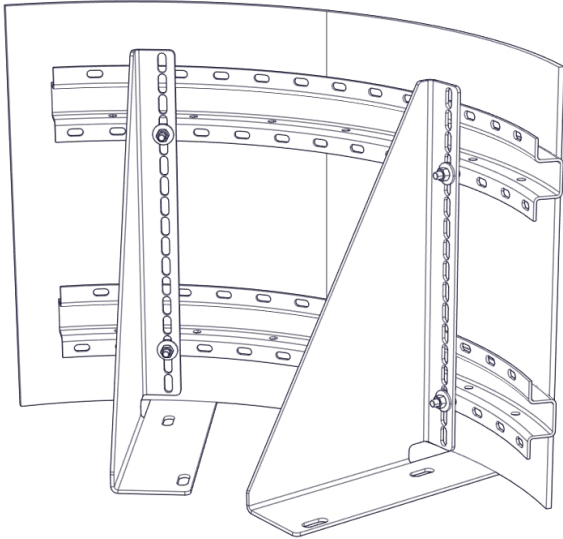

Contrast Freestyle™

W-01

Nut M8

Washer M8

Lock bolt
M8x25