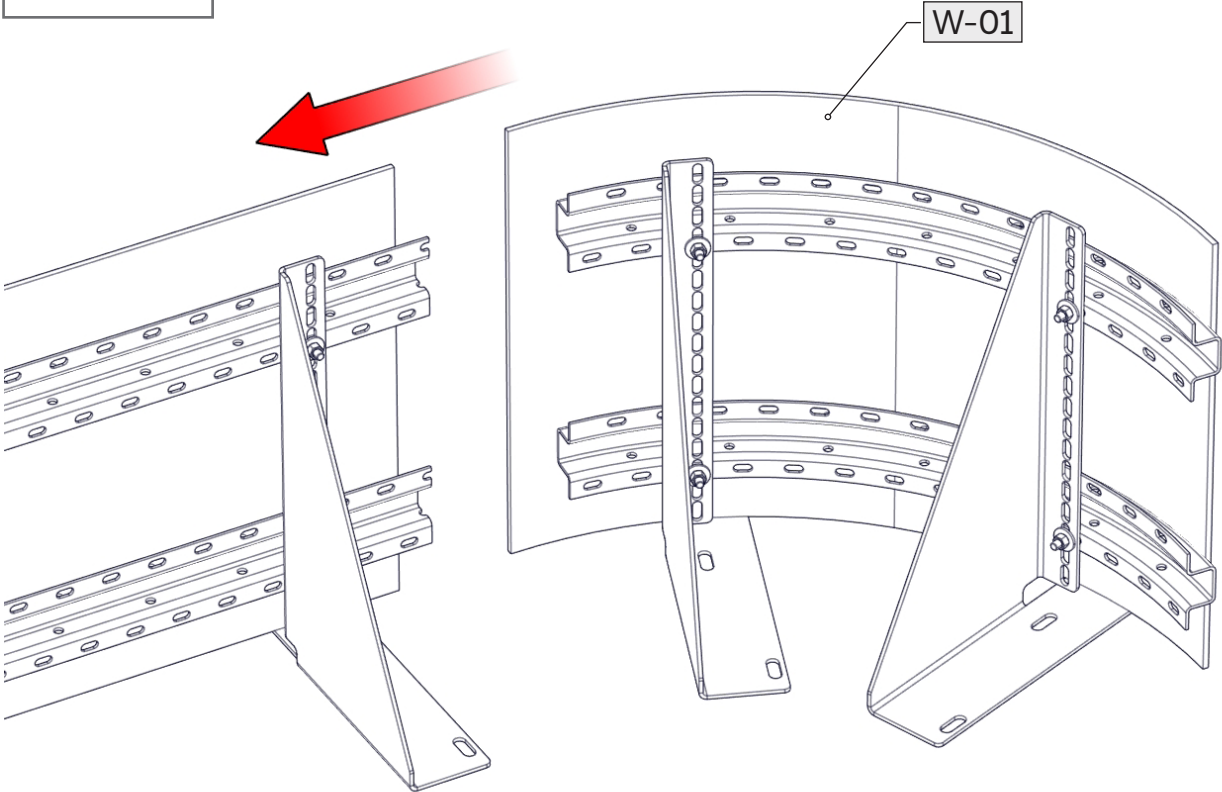

Contrast Freestyle™

H-01+R+01
W-FORM